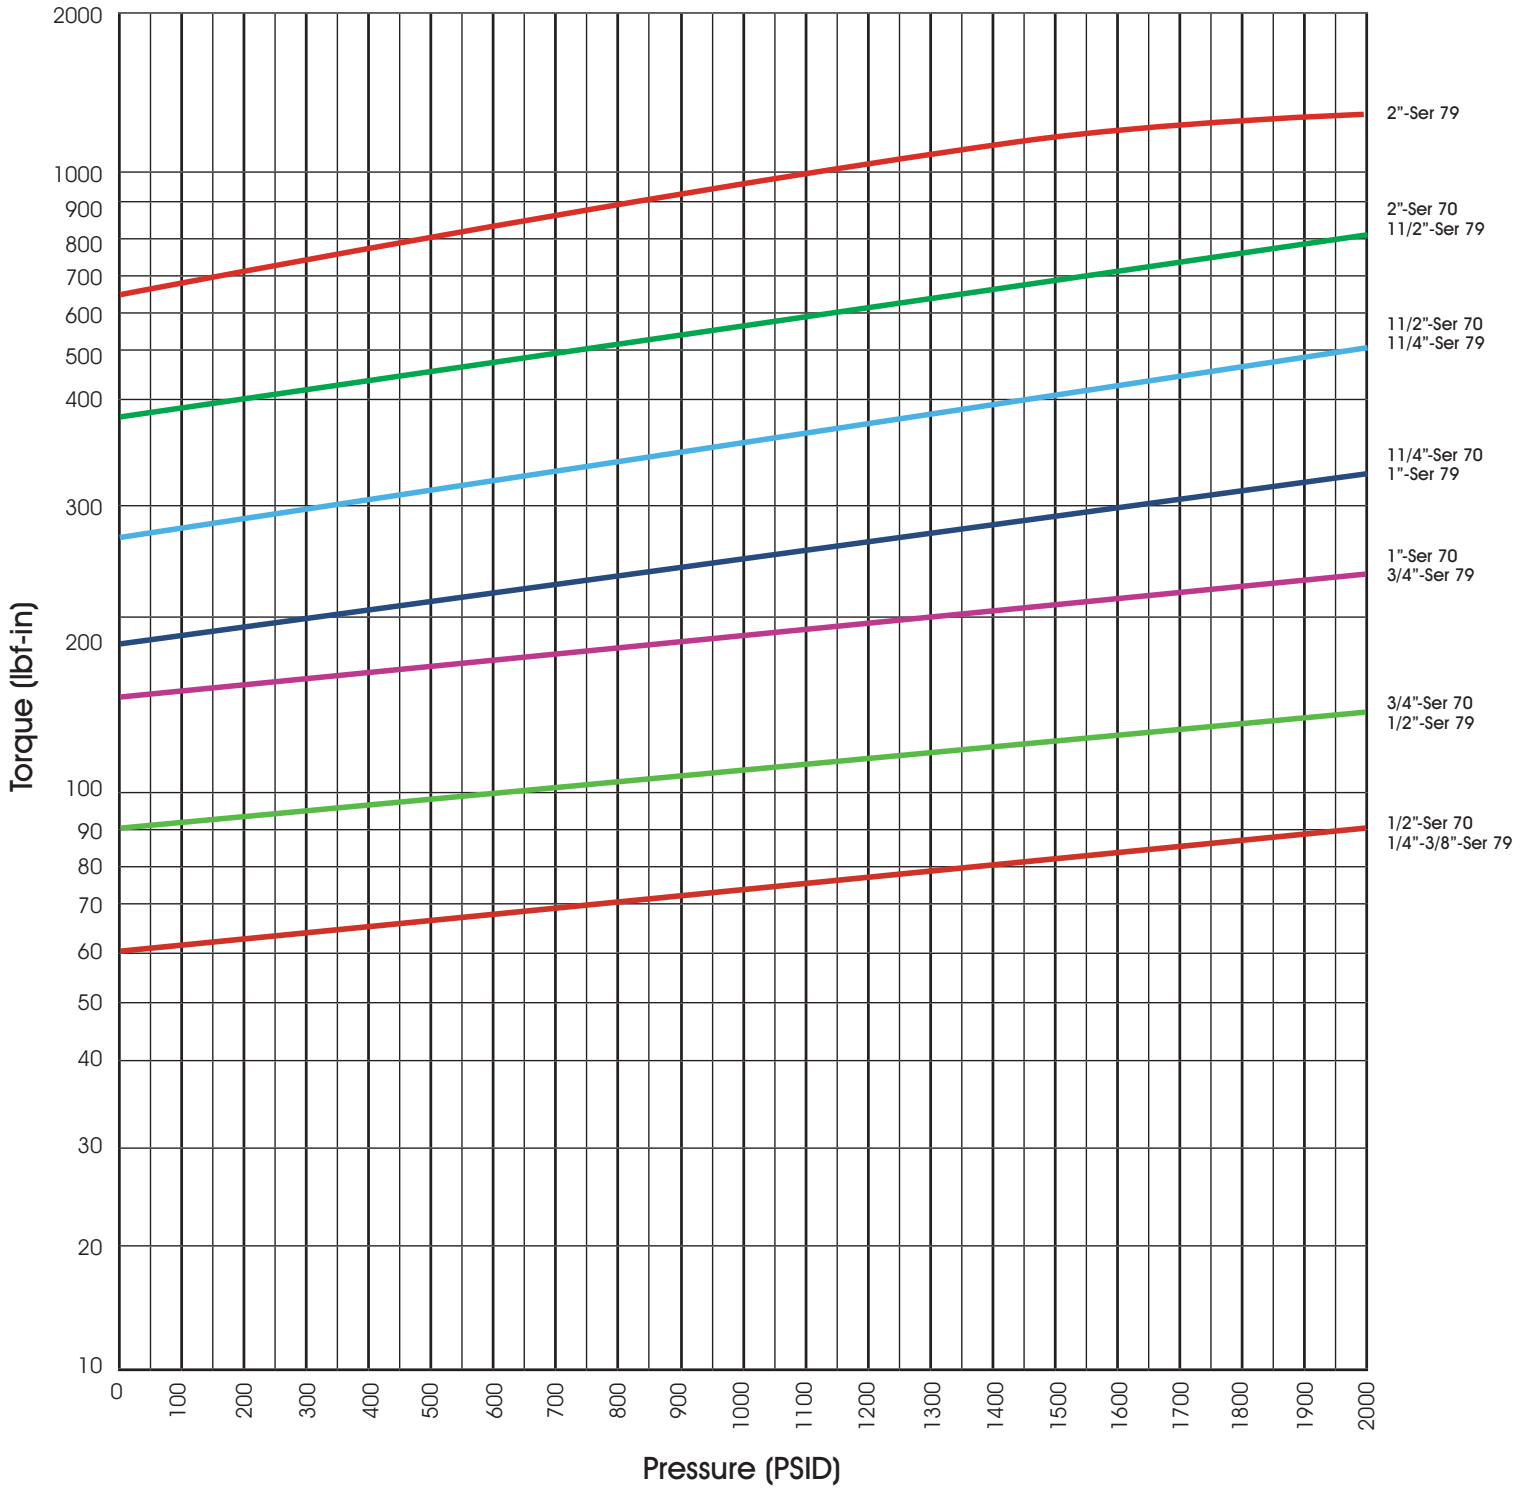

SERIES 70/79 DELRIN® ("D") SEATS

1117

SERIES 70/79 TORQUES PEEK ("P") SEATS

1117